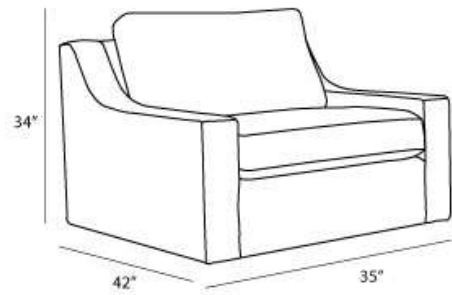

# Parisian Slope Arm Chair

## Description

**All our leather and fabric furniture can be customized to the size & colour of your choice. Also available as a condo sofa, loveseat, chair or sectional of any size. Bench made by Rosedale Seating Leather Furniture in Toronto, Canada**

### Overall Dimensions

Arm Height	0"
Arm Width	6"
Seat Height	0"
Seat Depth	0"

### Measurements

Chair

Length    Depth    Height

35"    42"    34"

Chair (Oversize)

42"    42"    34"

**\*All measurements are approximate**