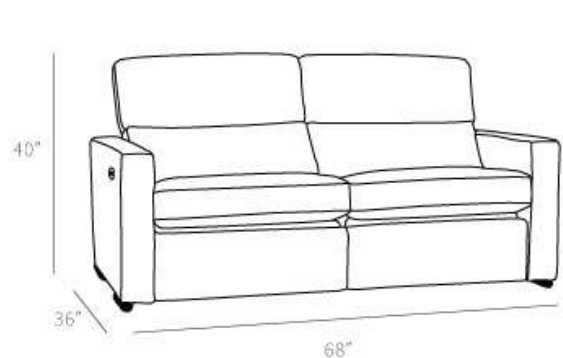

### Overall Dimensions

Arm Height	25"
Arm Width	4"
Seat Height	19"
Seat Depth	20"

### Measurements

	Length	Depth	Height
Sofa	78"	36"	40"
X-Long Sofa (3 over 3)	98"	36"	40"
Condo Sofa	68"	36"	40"
Loveseat	54"	36"	40"
Chair	31"	36"	40"
Chair (Oversize)	38"	36"	40"

### Details

- Available in premium Italian top & full grain leathers or premium quality fabrics
- Handcrafted in Toronto, Canada by Rosedale Seating
- Kiln-dried Canadian ethically sourced hardwood
- Eco-friendly construction
- Double-doweled frame
- Corner block joinery
- Commercial Grade wall away steel reclining mechanism made in North America, available in both manual and power. Power headrests available. Standard and oversize seats available
- Wall away recliners only require 3" of clearance from the wall.
- Standard depth. Available in 23" or 30" inch seat widths
- Ultra cell firm seats standard (high density foam designed for commercial and contract use) other options available
- All furniture available with your choice of over 20 decorative nail options in varying sizes and colours. There is also the ability to omit studs from any piece
- Wood block feet available in multiple sizes and finishes. Chrome and brushed steel legs also available in multiple sizes
- Rosedale Seating Leather and Fabric Furniture offers you a lifetime warranty on the construction and springs on your piece. To find out more about the best warranty in Canada, please visit our "Construction" page.

### Also Available in:

Measurements	Length	Depth	Height
High Arm Sofa Sectional LHF/RHF	86"	36"	40"
1 Arm Sofa LHF/RHF	73"	36"	40"
1 Arm Condo LHF/RHF	64"	36"	40"

\*All measurements are approximate