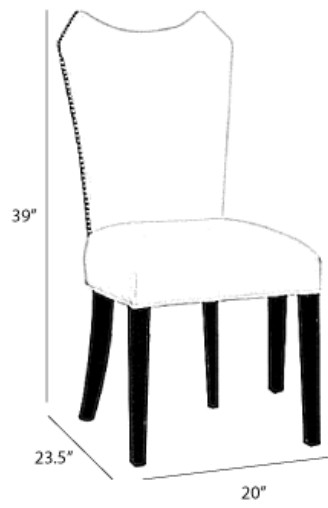

Anastasia

Description

Overall Dimensions

Seat Height 19"
Seat Depth 17"

Measurements

Side Chair

Length Depth Height

20" 23.5" 39"

Also Available in:

Head Chair

20" 25" 41"

*All measurements are approximate