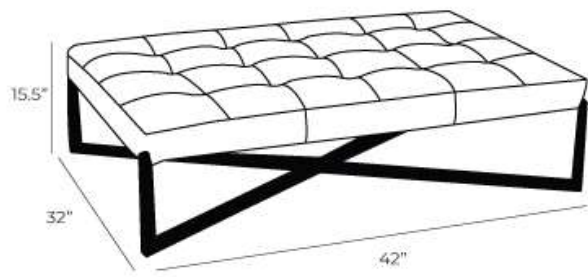

Cortina Tufted

Description

Measurements

Ottoman

Length Depth Height

32" 42" 15.5"

***All measurements are approximate**