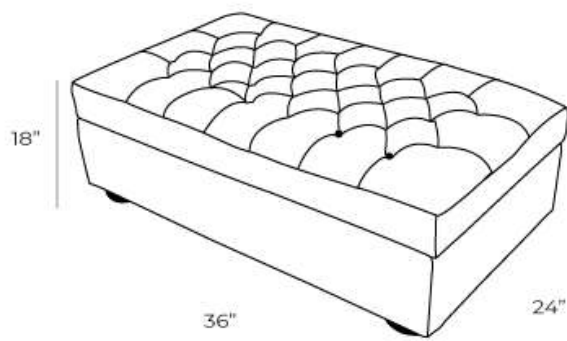

# Henry Tufted

Description

## Measurements

Ottoman

Length Depth Height

36" 24" 18"

**\*All measurements are approximate**