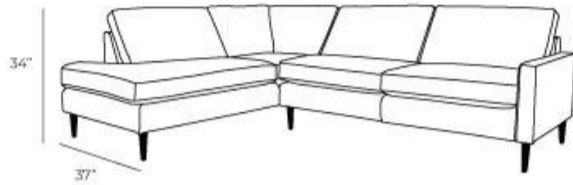

### Overall Dimensions

Arm Height	24"
Arm Width	5"
Seat Height	20"
Seat Depth	21"
Leg Height	7"