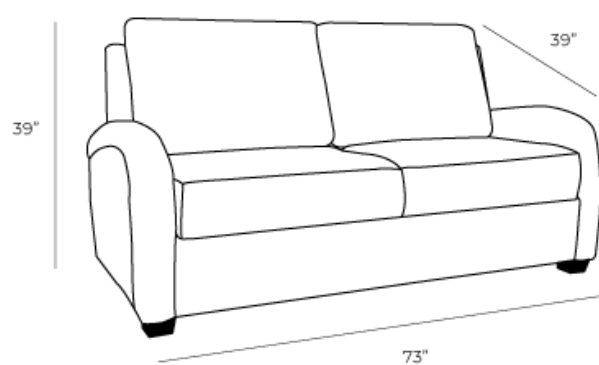

### Overall Dimensions

Arm Height	23"
Arm Width	4.5"
Seat Height	19"
Seat Depth	20"

### Length Depth Height

Queen Bed

73" 39"-85" 39"

Single Bed

45" 39"-85" 39"

Double Bed

66" 39"-85" 39"

King Bed