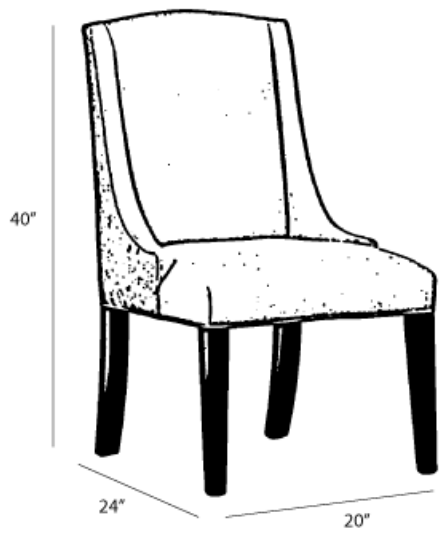

Natalia

Description

Overall Dimensions

Seat Height 19"
Seat Depth 17.5"

Measurements

Chair

Length Depth Height

20" 24" 40"

***All measurements are approximate**