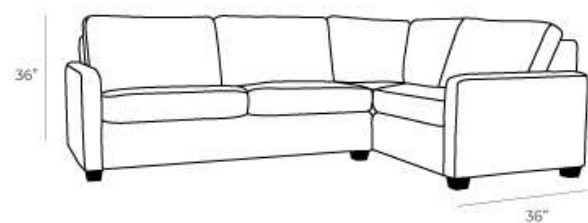

Oakwood

Description

Overall Dimensions

Arm Height	22.5"
Arm Width	6"
Seat Height	19"
Seat Depth	21"

Measurements

Length Depth Height

Sofa

81" 36" 36"

X-Long Sofa

104" 36" 36"

Condo Sofa

72" 36" 36"

Loveseat

58" 36" 36"

Chair

35" 36" 36"

Chair (Oversize)

47" 36" 36"

Details

- Available in premium Italian top & full grain leathers or premium quality fabrics
- Handcrafted in Toronto, Canada by Rosedale Seating
- Available in any depth and length
- Kiln-dried Canadian ethically sourced hardwood
- Eco-friendly construction
- Double-doweled frame
- Corner block joinery
- Platinum coil suspension
- Most styles available as 3 seat cushions & 3 back cushions or 2 seat cushions & 2 back cushions or bench seat & 2 back cushions
- Choose standard fills: Super soft, tahoe, medium, firm (poly fiber wrapped around a soya-based high density foam core)
- Down Topper (down, feather wrapped around a high density foam core)
- Choose premium fill: Feather Deluxe (down, feather envelope encased in commercial grade foam core)
- Ultra cell foam (high density foam designed for commercial and contract use)
- All furniture available with your choice of over 20 decorative nail options in varying sizes and colours. There is also the ability to omit studs from any piece
- Wood block feet available in multiple sizes and finishes. Chrome and brushed steel legs also available in multiple sizes
- Rosedale Seating offers you a lifetime warranty on the construction and springs on your piece. To find out more about the best warranty in Canada, please visit our "Construction" page.

69" 36" 36"

1 Arm Loveseat LHF/RHF

52" 36" 36"

Armless Loveseat

46" 36" 36"

Square Corner

36" 36" 36"

***All measurements are approximate**