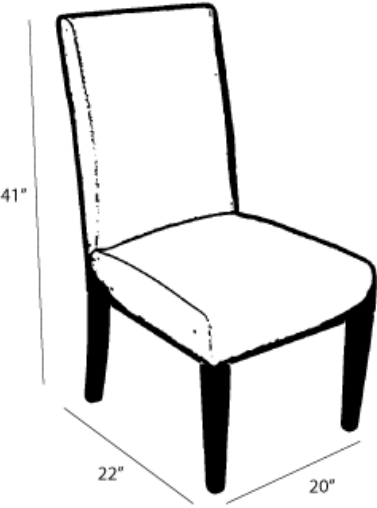

Parson

Description

Overall Dimensions

Seat Height 19"
Seat Depth 17"

Measurements

Chair

Length Depth Height

20" 22" 41"

***All measurements are approximate**