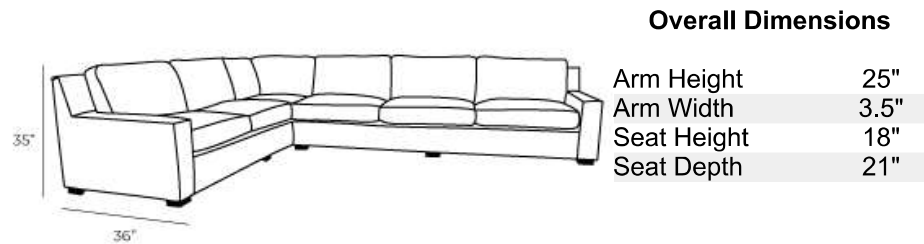

Pretty

Description

Overall Dimensions

Arm Height	25"
Arm Width	3.5"
Seat Height	18"
Seat Depth	21"

Measurements

	Length	Depth	Height
Sofa	78"	36"	35"
X-Long Sofa	97"	36"	35"
Condo Sofa	67"	36"	35"
Loveseat	55"	36"	35"
Chair	31"	36"	35"
Chair (Oversize)	42"	36"	35"

Details

- Available in premium Italian top & full grain leathers or premium quality fabrics
- Handcrafted in Toronto, Canada by Rosedale Seating
- Available in any depth and length
- Kiln-dried Canadian ethically sourced hardwood
- Eco-friendly construction
- Double-doweled frame
- Corner block joinery
- Platinum coil suspension
- Most styles available as 3 seat cushions & 3 back cushions or 2 seat cushions & 2 back cushions or bench seat & 2 back cushions
- Choose standard fills: Super soft, tahoe, medium, firm (poly fiber wrapped around a soya-based high density foam core)
- Down Topper (down, feather wrapped around a high density foam core)
- Choose premium fill: Feather Deluxe (down, feather envelope encased in commercial grade foam core)
- Ultra cell foam (high density foam designed for commercial and contract use)
- All furniture available with your choice of over 20 decorative nail options in varying sizes and colours. There is also the ability to omit studs from any piece
- Wood block feet available in multiple sizes and finishes. Chrome and brushed steel legs also available in multiple sizes
- Rosedale Seating offers you a lifetime warranty on the construction and springs on your piece. To find out more about the best warranty in Canada, please visit our "Construction" page.

Also Available in:

Measurements	Length	Depth	Height
1 Arm Chaise LHF/RHF	27.5"	66"	35"
High Arm Sofa Sectional LHF/RHF	88"	36"	35"
1 Arm Sofa LHF/RHF	76"	36"	35"
Armless Sofa	72"	36"	35"
1 Arm Loveseat LHF/RHF	51"	36"	35"
Armless Loveseat	48"	36"	35"
Curved Corner	45"	45"	35"
Square Corner	36"	36"	35"
Queen Sofa Bed	78"	36"	35"
Double Sofa Bed	67"	36"	35"

***All measurements are approximate**