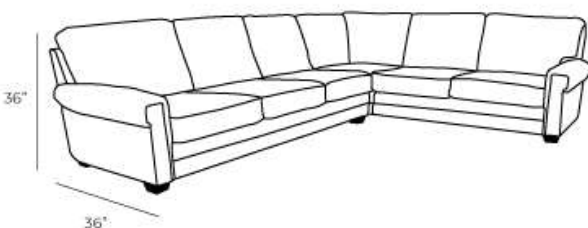

Rawhide

Description

Overall Dimensions

Arm Height	22.5"
Arm Width	6.5"
Seat Height	19"
Seat Depth	19"

Details

- Available in premium Italian top & full grain leathers or premium quality fabrics
- Handcrafted in Toronto, Canada by Rosedale Seating
- Available in any depth and length
- Kiln-dried Canadian ethically sourced hardwood
- Eco-friendly construction
- Double-doweled frame
- Corner block joinery
- Platinum coil suspension
- Most styles available as 3 seat cushions & 3 back cushions or 2 seat cushions & 2 back cushions or bench seat & 2 back cushions
- Choose standard fills: Super soft, tahoe, medium, firm (poly fiber wrapped around a soya-based high density foam core)
- Down Topper (down, feather wrapped around a high density foam core)
- Choose premium fill: Feather Deluxe (down, feather envelope encased in commercial grade foam core)
- Ultra cell foam (high density foam designed for commercial and contract use)
- All furniture available with your choice of over 20 decorative nail options in varying sizes and colours. There is also the ability to omit studs from any piece
- Wood block feet available in multiple sizes and finishes. Chrome and brushed steel legs also available in multiple sizes
- Rosedale Seating offers you a lifetime warranty on the construction and springs on your piece. To find out more about the best warranty in Canada, please visit our "Construction" page.

Measurements

Length Depth Height

Sofa

82" 36" 36"

Also Available in:

High Arm Sofa Sectional LHF/RHF

89" 36" 36"

1 Arm Sofa LHF/RHF

76" 36" 36"

Armless Sofa

69" 36" 36"

1 Arm Loveseat LHF/RHF

53" 36" 36"

Armless Loveseat

46" 36" 36"

Condo

72" 36" 36"

Loveseat

58" 36" 36"

Chair

36" 36" 36"

Chair (Oversize)

49" 36" 36"

***All measurements are approximate**