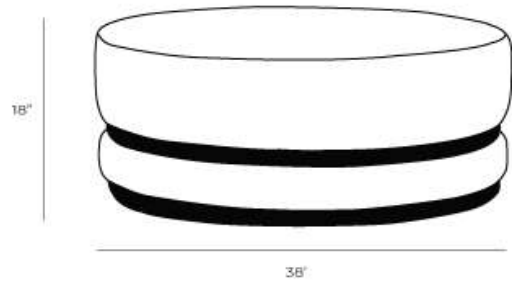

# Ross

Description

## Measurements

Ottoman

Length Depth Height

38" 38" 18"

**\*All measurements are approximate**