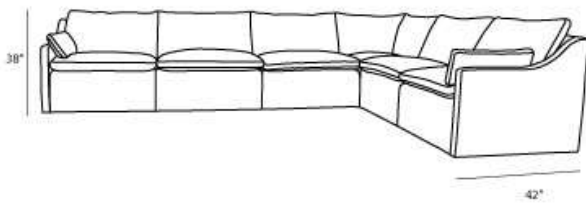

Wow Modular Slope Arm

Description

Overall Dimensions

Arm Height	25"
Arm Width	3"
Seat Height	20"
Seat Depth	24"

Details

- Available in premium Italian top & full grain leathers or premium quality fabrics
- Handcrafted in Toronto, Canada by Rosedale Seating
- Standard depth and length
- Kiln-dried Canadian ethically sourced hardwood
- Corner block joinery
- Full down seats and backs
- Rosedale Seating offers you a lifetime warranty on the construction and springs on your piece. To find out more about the best warranty in Canada, please visit our "Construction" page.

Measurements

Modular Sectional (As shown)

Length	Depth	Height
168"		
x	42"	38"
126"		

Also Available in:

Corner

42"	42"	38"
-----	-----	-----

LHF/RHF 1 Arm Chair

42"	42"	38"
-----	-----	-----

Armless Chair

42"	42"	38"
-----	-----	-----

Armless Jr.

32"	42"	38"
-----	-----	-----

Ottoman

42"	42"	20"
-----	-----	-----

***All measurements are approximate**