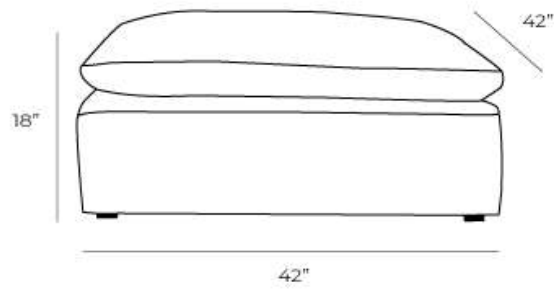

# WOW

Description

Measurements

Length Depth Height

Ottoman

42" 42" 18"

**\*All measurements are approximate**