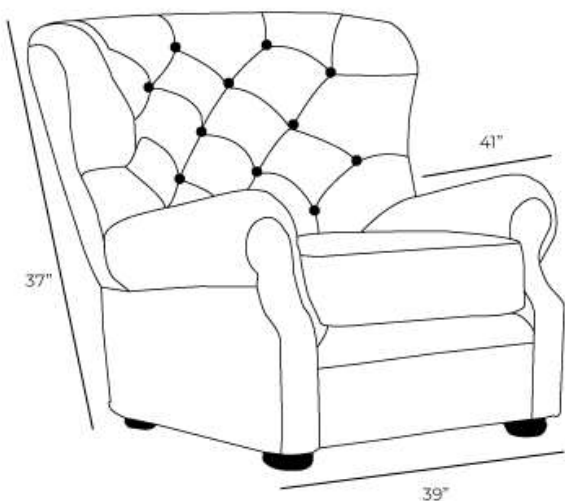

Houston

Description

Overall Dimensions

Arm Height	23"
Arm Width	8"
Seat Height	18"
Seat Depth	25"

Measurements

Chair

Length Depth Height

39" 41" 37"

***All measurements are approximate**

Details

- Available in premium Italian top & full grain leathers or premium quality fabrics
- Handcrafted in Toronto, Canada by Rosedale Seating
- Available in any depth and length
- Kiln-dried Canadian ethically sourced hardwood
- Eco-friendly construction
- Double-doweled frame
- Corner block joinery
- Evenly suspended steel springs
- Choose standard fills: Super soft , tahoe, medium, firm (poly fiber wrapped around a soya-based high density foam core)
- Premium fill: Feather Deluxe (down, feather envelope encased in commercial grade foam core)
- Ultra cell foam (high density foam designed for commercial and contract use)
- All furniture available with your choice of over 20 decorative nail options in varying sizes and colours. There is also the ability to omit studs from any piece
- Wood block feet available in multiple sizes and finishes. Chrome and brushed steel legs also available in multiple sizes
- Rosedale Seating Leather and Fabric Furniture offers you a lifetime warranty on the construction and springs on your piece. To find out more about the best warranty in Canada, please visit our "Construction" page.