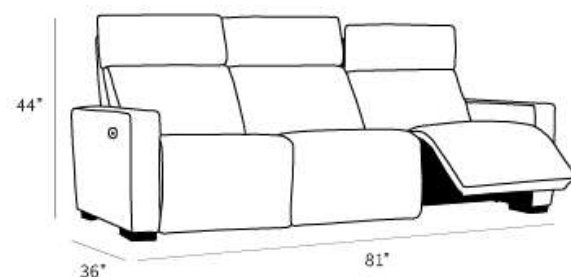

Giuliana

Description

Overall Dimensions

Arm Height	24"
Arm Width	5"
Seat Height	20"
Seat Depth	21.5"

Also Available in:

Measurements

1 Arm Sofa LHF/RHF

Length Depth Height

74" 36" 44"

1 Arm Loveseat LHF/RHF

51" 36" 44"

1 Square Corner

36" 36" 44"

Measurements

Length Depth Height

Sofa

40" 36" 44"

***All measurements are approximate**

Details

- Available in premium Italian top & full grain leathers or premium quality fabrics
- Handcrafted in Toronto, Canada by Rosedale Seating
- Kiln-dried Canadian ethically sourced hardwood
- Eco-friendly construction
- Double-doweled frame
- Corner block joinery
- Commercial Grade wall away steel reclining mechanism made in North America, available in both manual and power. Power headrests available. Standard and oversized seats available
- Wall away recliners only require 3" of clearance from the wall.
- Standard depth. Available in 23" or 30" inch seat widths
- Ultra cell firm seats standard (high density foam designed for commercial and contract use) other options available
- All furniture available with your choice of over 20 decorative nail options in varying sizes and colours. There is also the ability to omit studs from any piece
- Wood block feet available in multiple sizes and finishes. Chrome and brushed steel legs also available in multiple sizes
- Rosedale Seating Leather and Fabric Furniture offers you a lifetime warranty on the construction and springs on your piece. To find out more about the best warranty in Canada, please visit our "Construction" page.