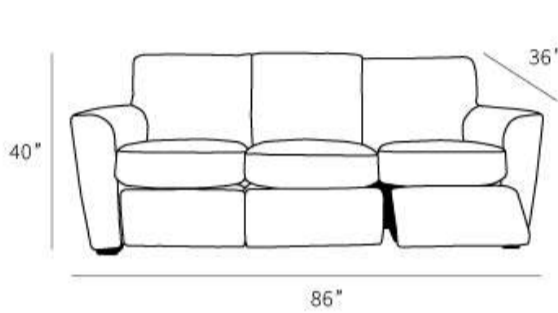

Shannon

Description

Overall Dimensions

Arm Height	23"
Arm Width	8"
Seat Height	19"
Seat Depth	20"

Measurements

	Length	Depth	Height
Sofa	86"	36"	40"
X-Long Sofa (3 over 3)	106"	36"	40"
Condo Sofa	76"	36"	40"
Loveseat	62"	36"	40"
Chair	39"	36"	40"
Chair (Oversize)	46"	36"	40"

Details

- Available in premium Italian top & full grain leathers or premium quality fabrics
- Handcrafted in Toronto, Canada by Rosedale Seating
- Kiln-dried Canadian ethically sourced hardwood
- Eco-friendly construction
- Double-doweled frame
- Corner block joinery
- Commercial Grade wall away steel reclining mechanism made in North America, available in both manual and power. Power headrests available. Standard and oversize seats available
- Wall away recliners only require 3" of clearance from the wall.
- Standard depth. Available in 23" or 30" inch seat widths
- Ultra cell firm seats standard (high density foam designed for commercial and contract use) other options available
- All furniture available with your choice of over 20 decorative nail options in varying sizes and colours. There is also the ability to omit studs from any piece
- Wood block feet available in multiple sizes and finishes. Chrome and brushed steel legs also available in multiple sizes
- Rosedale Seating Leather and Fabric Furniture offers you a lifetime warranty on the construction and springs on your piece. To find out more about the best warranty in Canada, please visit our "Construction" page.

Also Available in:

Measurements	Length	Depth	Height
High Arm Sofa Sectional LHF/RHF	90"	36"	40"
1 Arm Sofa LHF/RHF	78"	36"	40"
1 Arm Condo LHF/RHF	68"	36"	40"
1 Arm Loveseat LHF/RHF	54"	36"	40"
Square Corner	36"	36"	40"

*All measurements are approximate