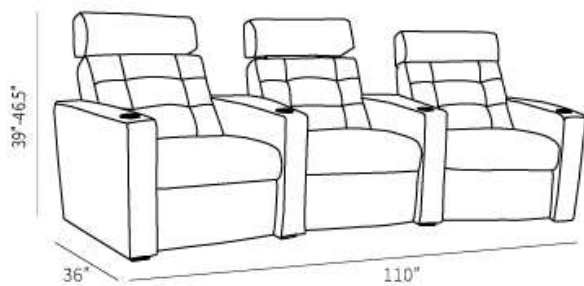

Ariel with Headrest

Description

Overall Dimensions

Arm Height	23.5"
Arm Width	6"
Seat Height	18"
Seat Depth	22"

Details

- Available in premium Italian top & full grain leathers or premium quality fabrics
- Handcrafted in Toronto, Canada by Rosedale Seating
- Kiln-dried Canadian ethically sourced hardwood
- Eco-friendly construction
- Double-doweled frame
- Corner block joinery
- Commercial Grade wall away steel reclining mechanism made in North America, available in both manual and power. Power headrests available. Standard and oversize seats available
- Wall away recliners only require 3" of clearance from the wall.
- Standard depth. Available in 23" or 30" inch seat widths
- Ultra cell firm seats standard (high density foam designed for commercial and contract use) other options available
- All furniture available with your choice of over 20 decorative nail options in varying sizes and colours. There is also the ability to omit studs from any piece
- Wood block feet available in multiple sizes and finishes. Chrome and brushed steel legs also available in multiple sizes
- Rosedale Seating Leather and Fabric Furniture offers you a lifetime warranty on the construction and springs on your piece. To find out more about the best warranty in Canada, please visit our "Construction" page.

Measurements

As Shown

Length Depth Height

110" 36" 39"-46.5"

Also Available in:

Condo

72" 36" 39"-46.5"

Loveseat

42" 36" 39"-46.5"

Wedge

6"
Front
13.5" 36" 23.5"
Back

*All measurements are approximate