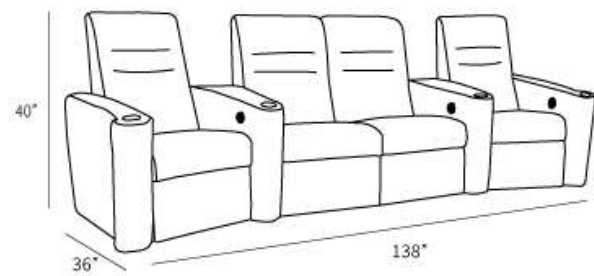

### Overall Dimensions

Arm Height	25"
Arm Width	7"
Seat Height	18"
Seat Depth	22"

## Details

- Available in premium Italian top & full grain leathers or premium quality fabrics
- Handcrafted in Toronto, Canada by Rosedale Seating
- Kiln-dried Canadian ethically sourced hardwood
- Eco-friendly construction
- Double-doweled frame
- Corner block joinery
- Commercial Grade wall away steel reclining mechanism made in North America, available in both manual and power. Power headrests available. Standard and oversize seats available
- Wall away recliners only require 3" of clearance from the wall.
- Standard depth. Available in 23" or 30" inch seat widths
- Ultra cell firm seats standard (high density foam designed for commercial and contract use) other options available
- All furniture available with your choice of over 20 decorative nail options in varying sizes and colours. There is also the ability to omit studs from any piece
- Wood block feet available in multiple sizes and finishes. Chrome and brushed steel legs also available in multiple sizes
- Rosedale Seating Leather and Fabric Furniture offers you a lifetime warranty on the construction and springs on your piece. To find out more about the best warranty in Canada, please visit our "Construction" page.

## Measurements

Length Depth Height

As Shown

138" 36" 40"